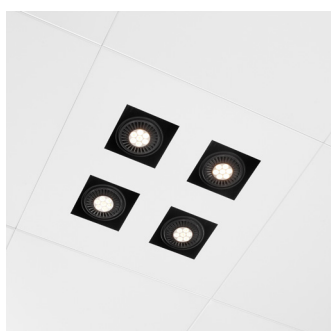

PRODUCT INFO

**4XAR111**  
accent lighting CLIP-IN 90

- Standard colour metallic silver or white. Other colours available on demand.
- All lighting modules come with a laser-cut tile in the same finishing as the ceiling.
- Each panel is covered in a foil that is easy to remove in order to prevent any damage.
- Includes suspension for trimless installation in the ceiling.
- Electronic transformer included.
- Adjustable.
- Pre-cabled lighting module with GST-3 plug.
- 600 x 600 mm.
- Opening tile 140 x 140 mm.
- Installation height 95 mm.